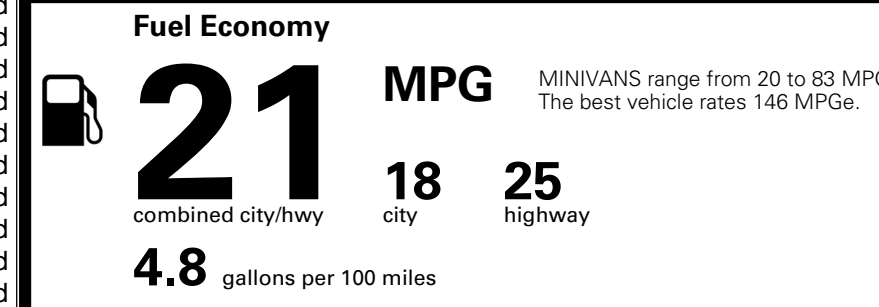

EPA DOT Fuel Economy and Environment

Gasoline Vehicle

You spend \$3,250 more in fuel costs over 5 years
 compared to the average new vehicle.

Annual fuel cost \$2,350

Actual results will vary for many reasons, including driving conditions and how you drive and maintain your vehicle. The average new vehicle gets 29 MPG and costs \$8,500 to fuel over 5 years. Cost estimates are based on 15,000 miles per year at \$ 3.30 per gallon. MPGe is miles per gasoline gallon equivalent. Vehicle emissions are a significant cause of climate change and smog.