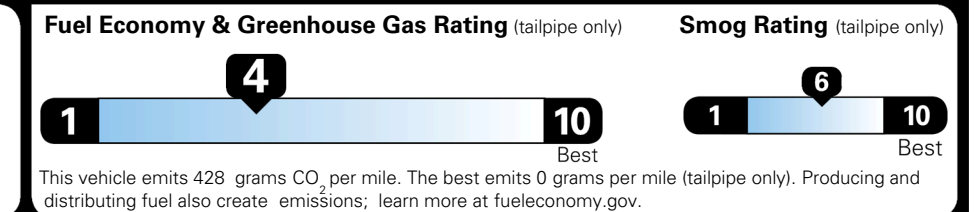

EPA DOT Fuel Economy and Environment

Gasoline Vehicle

You spend \$3,250 more in fuel costs over 5 years
 compared to the average new vehicle.

Annual fuel cost \$2,350

Actual results will vary for many reasons, including driving conditions and how you drive and maintain your vehicle. The average new vehicle gets 29 MPG and costs \$8,500 to fuel over 5 years. Cost estimates are based on 15,000 miles per year at \$ 3.30 per gallon. MPGe is miles per gasoline gallon equivalent. Vehicle emissions are a significant cause of climate change and smog.