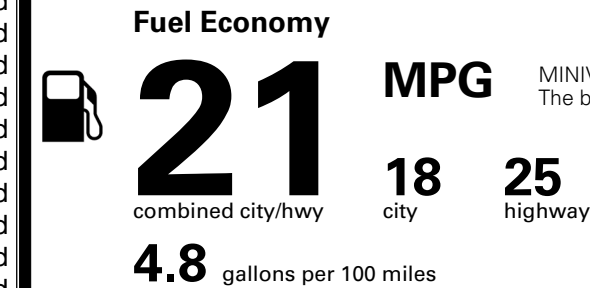

EPA DOT Fuel Economy and Environment

Gasoline Vehicle

MINIVANS range from 20 to 83 MPG. The best vehicle rates 146 MPGe.

You spend
$3,250
more in fuel costs
over 5 years
compared to the
average new vehicle.

Annual fuel cost
$2,350