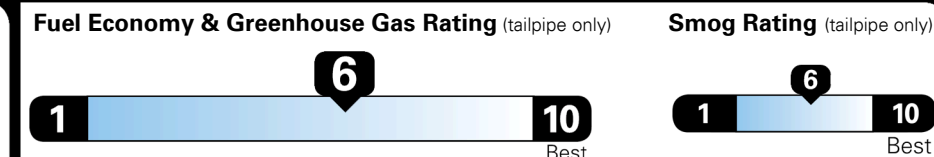

EPA DOT Fuel Economy and Environment

Gasoline Vehicle

MINIVANS range from 20 to 83 MPG. The best vehicle rates 146 MPGe.

You save \$750
 in fuel costs over 5 years compared to the average new vehicle.

Annual fuel cost
\$1,550