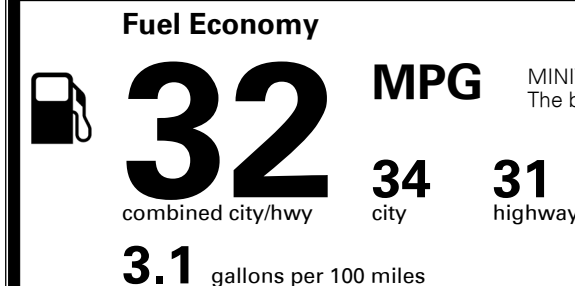

EPA DOT Fuel Economy and Environment

Gasoline Vehicle

MINIVANS range from 20 to 83 MPG. The best vehicle rates 146 MPGe.

You save $750
in fuel costs over 5 years compared to the average new vehicle.

Annual fuel cost
$1,550