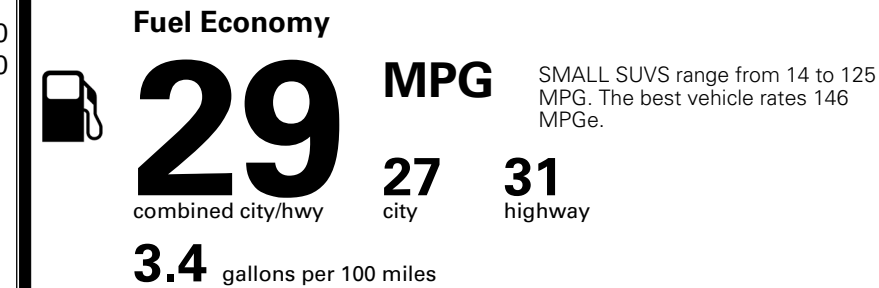

MSRP INCLUDING OPTIONS

\$ 27,270.00

INLAND FREIGHT AND HANDLING

\$ 1,495.00

TOTAL MANUFACTURER'S SUGGESTED RETAIL PRICE ▶

\$ 28,765.00

TOTAL ADDITIONAL WEIGHT: 6.7

*Additional terms and conditions apply.
 **Kia Connect may be currently unavailable for some Model Year 2022 and newer vehicles sold or purchased in Massachusetts; please see owners.kia.com for more information.
 NOTE: When you purchase this vehicle, Kia America, Inc. collects personal information you provide to the dealership. For information on our collection and use of personal information and your rights, please see our Privacy Policy on www.kia.com.

EPA DOT Fuel Economy and Environment

Gasoline Vehicle

You save \$0
 in fuel costs over 5 years compared to the average new vehicle.

Annual fuel cost \$1,700

Actual results will vary for many reasons, including driving conditions and how you drive and maintain your vehicle. The average new vehicle gets 29 MPG and costs \$8,500 to fuel over 5 years. Cost estimates are based on 15,000 miles per year at \$ 3.30 per gallon. MPGe is miles per gasoline gallon equivalent. Vehicle emissions are a significant cause of climate change and smog.