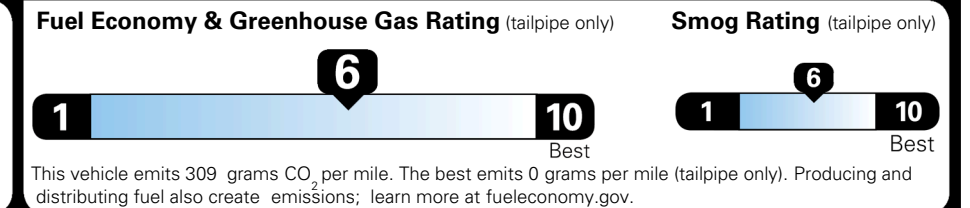

MSRP INCLUDING OPTIONS

\$ 27,270.00

INLAND FREIGHT AND HANDLING

\$ 1,495.00

TOTAL MANUFACTURER'S SUGGESTED RETAIL PRICE ▶

\$ 28,765.00

TOTAL ADDITIONAL WEIGHT: 6.7

*Additional terms and conditions apply.
 **Kia Connect may be currently unavailable for some Model Year 2022 and newer vehicles sold or purchased in Massachusetts; please see owners.kia.com for more information.
 NOTE: When you purchase this vehicle, Kia America, Inc. collects personal information you provide to the dealership. For information on our collection and use of personal information and your rights, please see our Privacy Policy on www.kia.com.

EPA DOT Fuel Economy and Environment

Gasoline Vehicle

You save \$0
 in fuel costs over 5 years compared to the average new vehicle.

Annual fuel cost \$1,700

Actual results will vary for many reasons, including driving conditions and how you drive and maintain your vehicle. The average new vehicle gets 29 MPG and costs \$8,500 to fuel over 5 years. Cost estimates are based on 15,000 miles per year at \$ 3.30 per gallon. MPGe is miles per gasoline gallon equivalent. Vehicle emissions are a significant cause of climate change and smog.