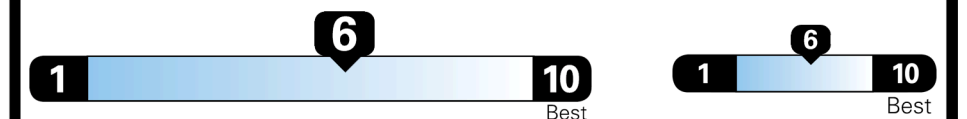

Fuel Economy & Greenhouse Gas Rating (tailpipe only) Smog Rating (tailpipe only)

This vehicle emits 309 grams CO₂ per mile. The best emits 0 grams per mile (tailpipe only). Producing and distributing fuel also create emissions; learn more at fueleconomy.gov.

Actual results will vary for many reasons, including driving conditions and how you drive and maintain your vehicle. The average new vehicle gets 29 MPG and costs $8,500 to fuel over 5 years. Cost estimates are based on 15,000 miles per year at $ 3.30 per gallon. MPGe is miles per gasoline gallon equivalent. Vehicle emissions are a significant cause of climate change and smog.

fueleconomy.gov

Calculate personalized estimates and compare vehicles