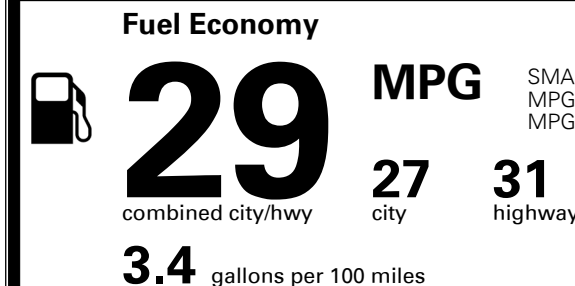

EPA DOT Fuel Economy and Environment

Gasoline Vehicle

SMALL SUVs range from 14 to 123 MPG. The best vehicle rates 140 MPGe.

You save $500
in fuel costs over 5 years compared to the average new vehicle.

Annual fuel cost
$1,850