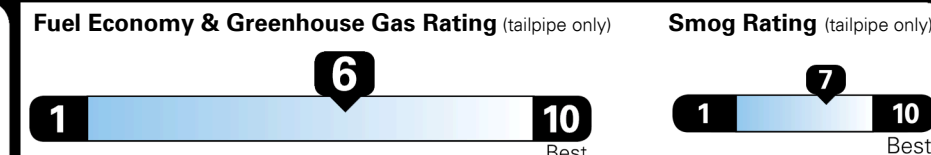

This vehicle emits 309 grams CO₂ per mile. The best emits 0 grams per mile (tailpipe only). Producing and distributing fuel also create emissions; learn more at fueleconomy.gov.

Actual results will vary for many reasons, including driving conditions and how you drive and maintain your vehicle. The average new vehicle gets 28 MPG and costs $9,750 to fuel over 5 years. Cost estimates are based on 15,000 miles per year at $ 3.60 per gallon. MPGe is miles per gasoline gallon equivalent. Vehicle emissions are a significant cause of climate change and smog.

fueleconomy.gov

Calculate personalized estimates and compare vehicles

GOVERNMENT 5-STAR SAFETY RATINGS

Overall Vehicle Score ★ ★ ★ ★ ★

Based on the combined rating of frontal, side and rollover. Should ONLY be compared to other vehicles of similar size and weight.

Frontal Driver ★ ★ ★ ★ ★

Crash Passenger ★ ★ ★ ★

Based on the risk of injury in a frontal impact. Should ONLY be compared to other vehicles of similar size and weight.

Side Front seat ★ ★ ★ ★ ★

Crash Rear seat ★ ★ ★ ★ ★

Star ratings based on the risk of injury in a side impact.

Rollover ★ ★ ★ ★

Star ratings based on the risk of rollover in a single-vehicle crash.

Star ratings range from 1 to 5 stars (★★★★★) with 5 being the highest.

Source: National Highway Traffic Safety Administration (NHTSA).

www.safercar.gov or 1-888-327-4236

Manufacturer's suggested retail price includes Manufacturer's recommended pre-delivery service. License and title fees, state and local taxes and other dealer installed options and accessories are not included in the manufacturer's suggested retail price.

PARTS CONTENT INFORMATION

FOR VEHICLES IN THIS CAR LINE U.S./CANADIAN PARTS CONTENT: 4 %

MAJOR SOURCES OF FOREIGN PARTS: KOREA: 85%

NOTE: PARTS CONTENT DOES NOT INCLUDE FINAL ASSEMBLY, DISTRIBUTION, OR OTHER NON-PARTS COSTS.

FOR THIS VEHICLE FINAL ASSEMBLY POINT: GWANGJU, KOREA

COUNTRY OF ORIGIN

ENGINE (MOTOR): KOREA

TRANSMISSION: KOREA