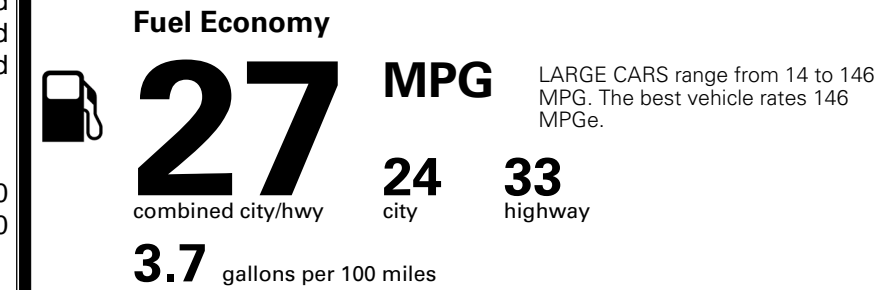

TOTAL MANUFACTURER'S SUGGESTED RETAIL PRICE ▶

\$ 34,430.00

TOTAL ADDITIONAL WEIGHT: 8.7

EPA DOT Fuel Economy and Environment

Gasoline Vehicle

You spend \$750 more in fuel costs over 5 years compared to the average new vehicle.