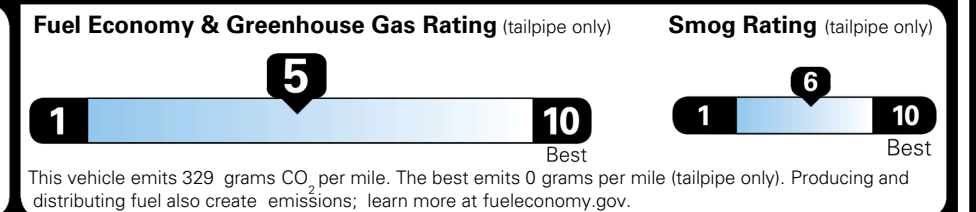

Actual results will vary for many reasons, including driving conditions and how you drive and maintain your vehicle. The average new vehicle gets 29 MPG and costs $8,500 to fuel over 5 years. Cost estimates are based on 15,000 miles per year at $ 3.30 per gallon. MPGe is miles per gasoline gallon equivalent. Vehicle emissions are a significant cause of climate change and smog.

fueleconomy.gov

Calculate personalized estimates and compare vehicles