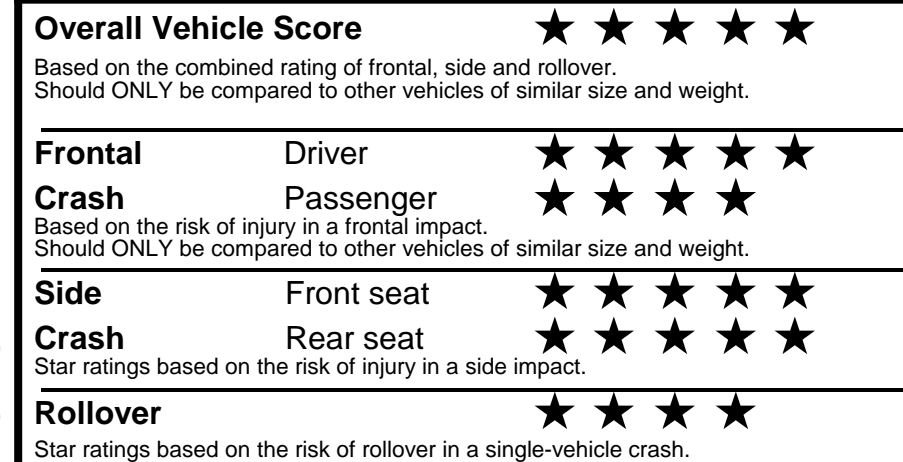

fueleconomy.gov

Calculate personalized estimates and compare vehicles

GOVERNMENT 5-STAR SAFETY RATINGS

Star ratings range from 1 to 5 stars (★★★★★) with 5 being the highest.
 Source: National Highway Traffic Safety Administration (NHTSA).
www.safercar.gov or 1-888-327-4236