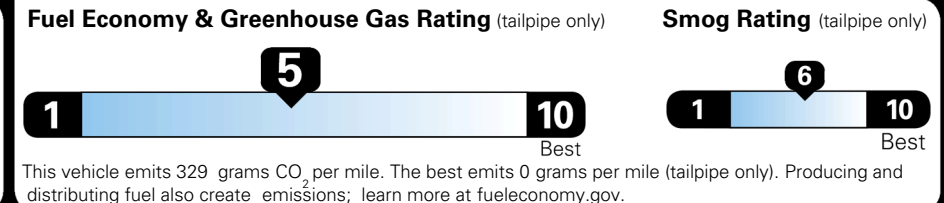

TOTAL ADDITIONAL WEIGHT: 8.7

EPA DOT Fuel Economy and Environment

Gasoline Vehicle

You spend \$750 more in fuel costs over 5 years compared to the average new vehicle.

Annual fuel cost \$1,850

Actual results will vary for many reasons, including driving conditions and how you drive and maintain your vehicle. The average new vehicle gets 29 MPG and costs \$8,500 to fuel over 5 years. Cost estimates are based on 15,000 miles per year at \$ 3.30 per gallon. MPGe is miles per gasoline gallon equivalent. Vehicle emissions are a significant cause of climate change and smog.