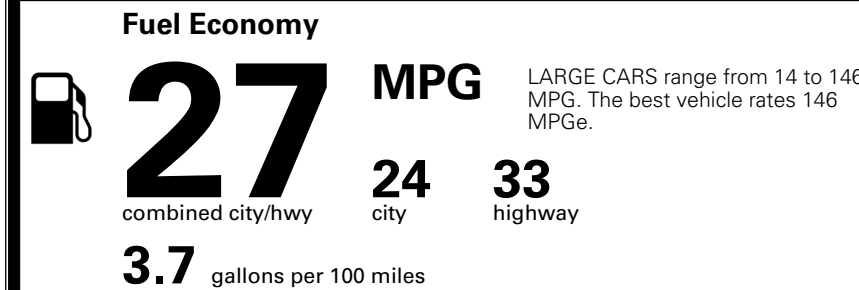

\$495.00
 \$295.00
 \$2,200.00

\$200.00
 \$350.00

MSRP INCLUDING OPTIONS

\$ 33,630.00

INLAND FREIGHT AND HANDLING

\$ 1,245.00

TOTAL MANUFACTURER'S SUGGESTED RETAIL PRICE ▶

\$ 34,875.00

TOTAL ADDITIONAL WEIGHT: 8.7

EPA DOT Fuel Economy and Environment

Gasoline Vehicle

You spend \$750 more in fuel costs over 5 years compared to the average new vehicle.

Annual fuel cost \$1,850

Actual results will vary for many reasons, including driving conditions and how you drive and maintain your vehicle. The average new vehicle gets 29 MPG and costs \$8,500 to fuel over 5 years. Cost estimates are based on 15,000 miles per year at \$ 3.30 per gallon. MPGe is miles per gasoline gallon equivalent. Vehicle emissions are a significant cause of climate change and smog.