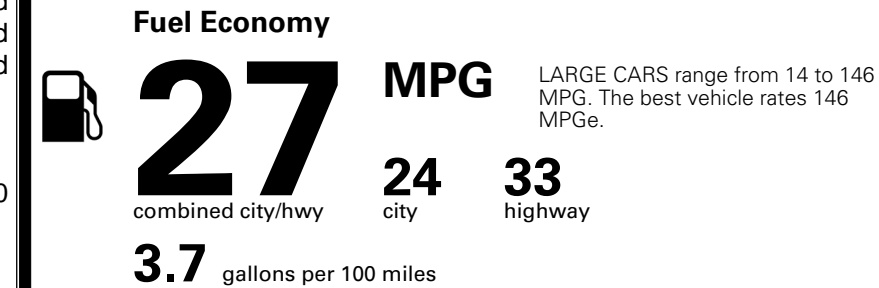

TOTAL MANUFACTURER'S SUGGESTED RETAIL PRICE ▶

\$ 34,085.00

TOTAL ADDITIONAL WEIGHT: 8.7

EPA DOT Fuel Economy and Environment

Gasoline Vehicle

You spend \$750 more in fuel costs over 5 years compared to the average new vehicle.

Annual fuel cost \$1,850

Fuel Economy & Greenhouse Gas Rating (tailpipe only) Smog Rating (tailpipe only)

This vehicle emits 329 grams CO₂ per mile. The best emits 0 grams per mile (tailpipe only). Producing and distributing fuel also create emissions; learn more at fueleconomy.gov.