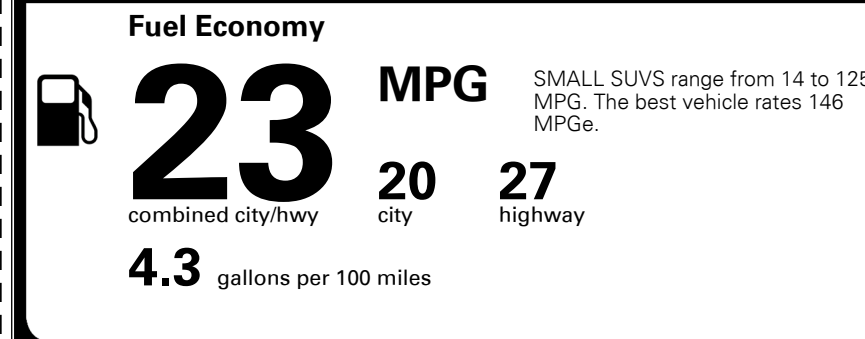

EPA DOT Fuel Economy and Environment