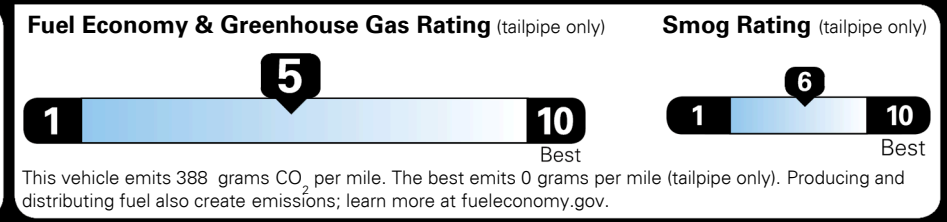

EPA DOT Fuel Economy and Environment

Gasoline Vehicle

You spend \$2,250 more in fuel costs over 5 years compared to the average new vehicle.

Annual fuel cost \$2,150

fueleconomy.gov Calculate personalized estimates and compare vehicles