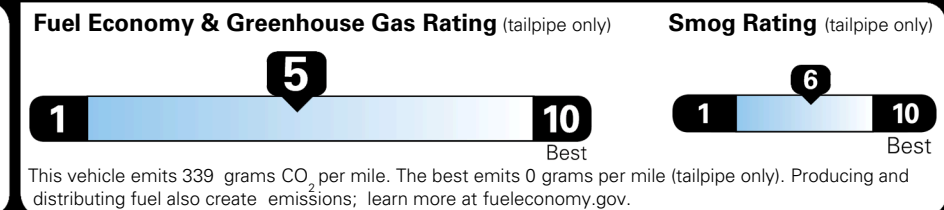

INLAND FREIGHT AND HANDLING \$ 1,495.00

TOTAL MANUFACTURER'S SUGGESTED RETAIL PRICE ▶ \$ 34,320.00

TOTAL ADDITIONAL WEIGHT: 12.7

*Additional terms and conditions apply.
 **Kia Connect may be currently unavailable for some Model Year 2022 and newer vehicles sold or purchased in Massachusetts; please see owners.kia.com for more information.
 NOTE: When you purchase this vehicle, Kia America, Inc. collects personal information you provide to the dealership. For information on our collection and use of personal information and your rights, please see our Privacy Policy on www.kia.com.

EPA DOT Fuel Economy and Environment

Gasoline Vehicle

You spend \$1,000 more in fuel costs over 5 years compared to the average new vehicle.

Annual fuel cost \$1,900

Actual results will vary for many reasons, including driving conditions and how you drive and maintain your vehicle. The average new vehicle gets 29 MPG and costs \$8,500 to fuel over 5 years. Cost estimates are based on 15,000 miles per year at \$ 3.30 per gallon. MPGe is miles per gasoline gallon equivalent. Vehicle emissions are a significant cause of climate change and smog.