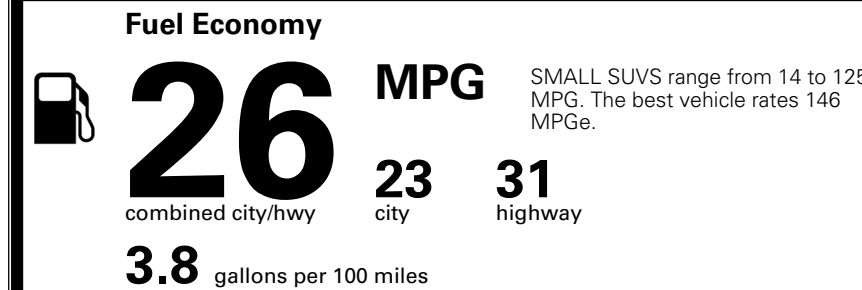

MANUFACTURER'S SUGGESTED RETAIL PRICE ▶ $ 32,390.00

ADDITIONAL INSTALLED EQUIPMENT:
(In addition to or in place of standard features)
Carpeted Floor Mats $235.00
Cargo Cover $200.00

MSRP INCLUDING OPTIONS $ 32,825.00

INLAND FREIGHT AND HANDLING $ 1,495.00

TOTAL MANUFACTURER'S SUGGESTED RETAIL PRICE ▶ $ 34,320.00

TOTAL ADDITIONAL WEIGHT: 12.7

*Additional terms and conditions apply.
**Kia Connect may be currently unavailable for some Model Year 2022 and newer vehicles sold or purchased in Massachusetts; please see owners.kia.com for more information.
NOTE: When you purchase this vehicle, Kia America, Inc. collects personal information you provide to the dealership. For information on our collection and use of personal information and your rights, please see our Privacy Policy on www.kia.com.

EPA DOT Fuel Economy and Environment

Gasoline Vehicle

You spend $1,000 more in fuel costs over 5 years compared to the average new vehicle.

Annual fuel cost $1,900