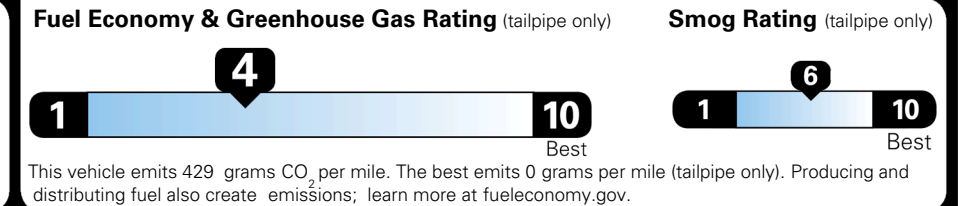

You spend
$4,000
more in fuel costs
over 5 years
compared to the
average new vehicle.

Annual fuel cost
$2,500