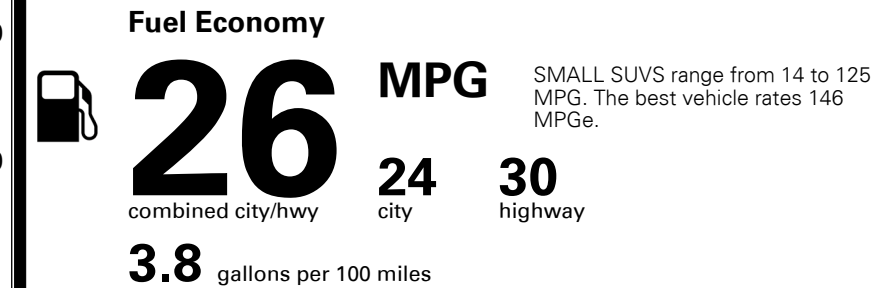

MSRP INCLUDING OPTIONS \$ 34,690.00
 INLAND FREIGHT AND HANDLING \$ 1,395.00
TOTAL MANUFACTURER'S SUGGESTED RETAIL PRICE ▶ \$ 36,085.00

EPA DOT Fuel Economy and Environment

Gasoline Vehicle

You spend \$1,000 more in fuel costs over 5 years
 compared to the average new vehicle.