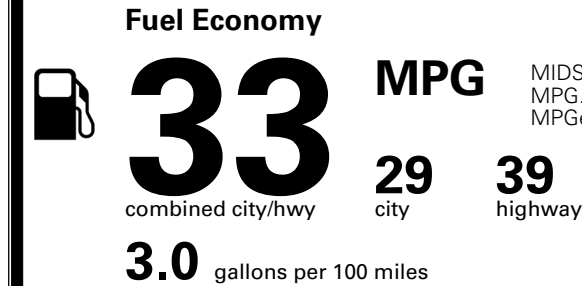

\$900.00

\$190.00

MSRP INCLUDING OPTIONS

\$ 26,580.00

INLAND FREIGHT AND HANDLING

\$ 1,245.00

TOTAL MANUFACTURER'S SUGGESTED RETAIL PRICE ▶

\$ 27,825.00

EPA DOT Fuel Economy and Environment

Gasoline Vehicle

MIDSIZE CARS range from 15 to 137 MPG. The best vehicle rates 146 MPGe.

You save \$1,000
 in fuel costs over 5 years compared to the average new vehicle.