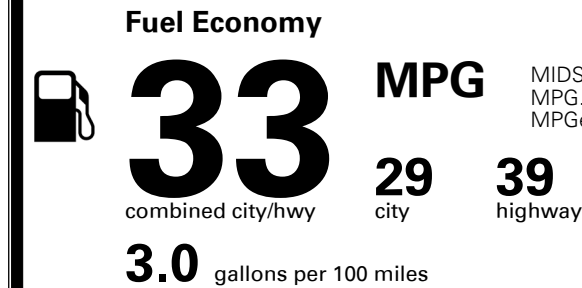

INLAND FREIGHT AND HANDLING \$ 1,155.00

TOTAL MANUFACTURER'S SUGGESTED RETAIL PRICE ▶ \$ 25,540.00

TOTAL ADDITIONAL WEIGHT:

*Additional terms and conditions apply.
 **Kia Connect may be currently unavailable for some Model Year 2022 and newer vehicles sold or purchased in Massachusetts; please see owners.kia.com for more information.
 NOTE: When you purchase this vehicle, Kia America, Inc. collects personal information you provide to the dealership. For information on our collection and use of personal information and your rights, please see our Privacy Policy on www.kia.com.

EPA DOT Fuel Economy and Environment

Gasoline Vehicle

MIDSIZE CARS range from 15 to 140 MPG. The best vehicle rates 140 MPGe.

You save \$1,500
 in fuel costs over 5 years compared to the average new vehicle.